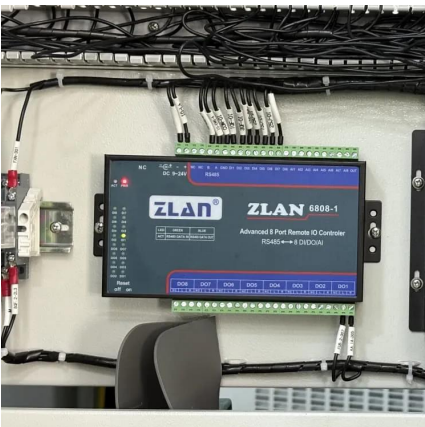

[Lights of Vienna - Bespoke Luxury Lighting Manufacturer in ...](#)

Lights of Vienna creates high-quality bespoke luxury lighting for hotels, spas, mosques, yachts, and private homes. Craftsmanship meets innovation and sustainability

[Free Quote](#)