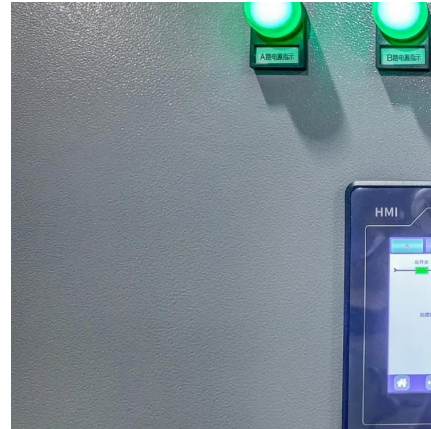

What sensor is used in solar lights? The primary sensor utilized in solar lighting systems is the light-dependent resistor (LDR), which detects ambient light levels, turning the lights on or off based on ...

[Free Quote](#)

Solar Lights , STEINEL

With STEINEL solar lights, you benefit from the latest sensor technology and sustainable energy generation. The lights provide a reliable, long-lasting lighting solution that can be used flexibly - without wiring, in harmony with ...

[Free Quote](#)