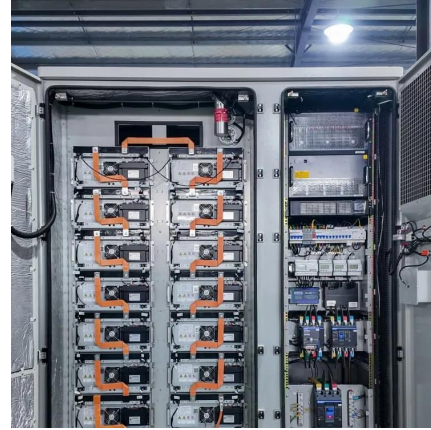

Solar Lights , STEINEL

With STEINEL solar lights, you benefit from the latest sensor technology and sustainable energy generation. The lights provide a reliable, long-lasting lighting solution that can be used flexibly

...

[Free Quote](#)