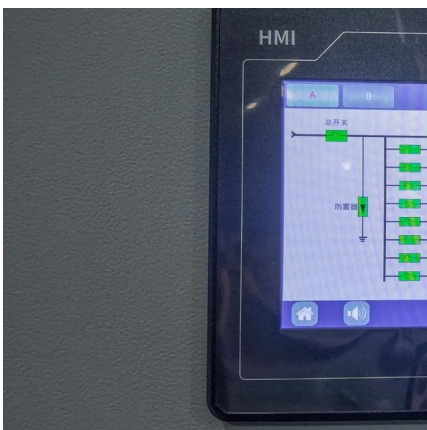

[Production of electrical switchboards](#)

Automatic Backup Switching (ARI) switchgear for power networks with multiple network or generator inputs up to 2500A Electrical loads (for testing equipment) Reactive power compensation (RJK) equipment Input ...

[Free Quote](#)

[Buying a Generator in Latvia](#)

Generator Brands for Sale in Latvia Latvia has access to top European and global generator brands, from quiet petrol inverters for homes to heavy-duty diesel sets for farms, SMEs, and ...