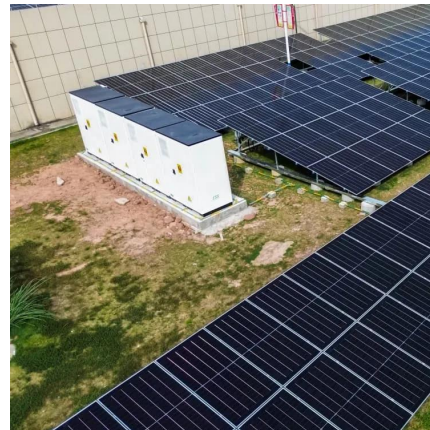

[COPENHAGEN , Public Transport , Page 67 , SkyscraperCity ...](#)

Copenhagen's new light rail system inaugurated - Urban Transport Magazine It has been 53 years since a tram last ran in Denmark's capital Copenhagen, but now the time ...

[Free Quote](#)