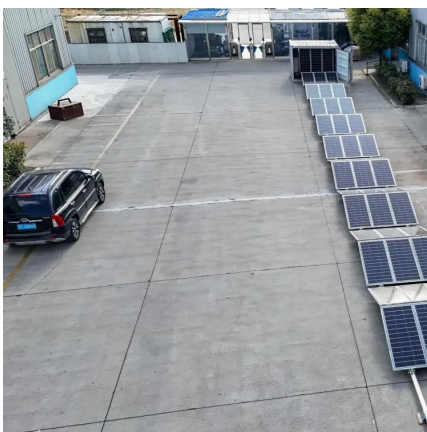

Tourism Information desks

At visit.Welcome to Brussels, the capital of over 450 million Europeans! Need information or inspiration? We would be delighted to help you at our tourist information offices, ...