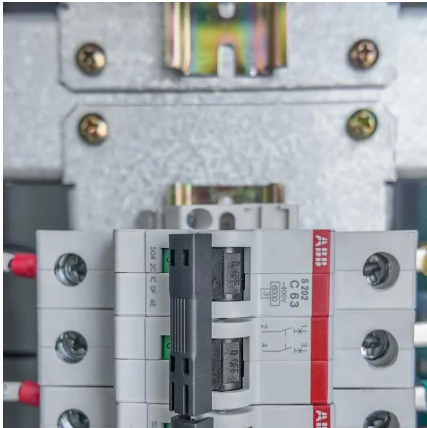

[Free Quote](#)

How to get to Brussels

From Brussels Airport From Brussels Airport there is a fast, direct connection to the main Brussels railway stations (Brussels North, Brussels Central and Brussels South). There is a direct train ...

[Free Quote](#)

[Plan your trip , Visit Brussels](#)

Brussels has its fair share of impressive architecture. Here are some of the most beautiful brutalist spots in the capital, for those who are in need of a contemporary architecture fix.

[Free Quote](#)